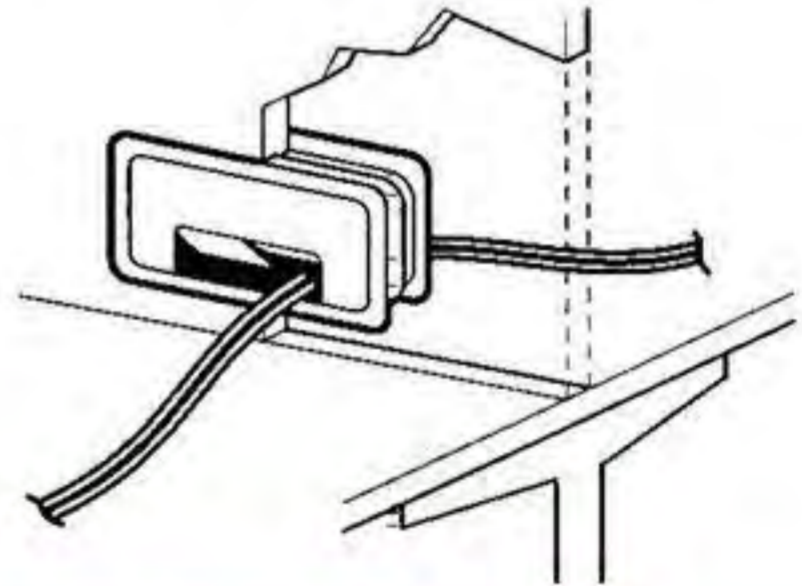

PRECISION DESK GROMMET SERIES

Telescoping Wire Grommets

- MADE IN U.S.A.
- LIVING HINGE TABBED OPENINGS
- FINE PEBBLE TEXTURE FINISH
- OVERLAPPING TRIM EDGE

LIGHTS

GROMMETS

SLIDES &
REAR SOCKETS

HINGES

LEG
LEVELERS

HANDLES
& KNOBS

SHELF
SUPPORTS

DOWELS
& OTHERS

CLOSETS

LAZY SUSANS

6371 & 6376
Liner and edge hinged tab

6372 & 6377
Liner and center hinged tab

6373 & 6378
Liner only

NOTE:

6371, 6372 & 6373 will match
6376, 6377 & 6378 in any combination
to create the telescoping grommet for partitions.
All grommets may be used individually for desk and counter tops.

SEE SPECIFICATIONS ON NEXT PAGES

All Colors are approximations, Actual results may vary.

WHITE

ALMOND

GRAY

BROWN

BLACK

**HARDWARE
CONCEPTS**