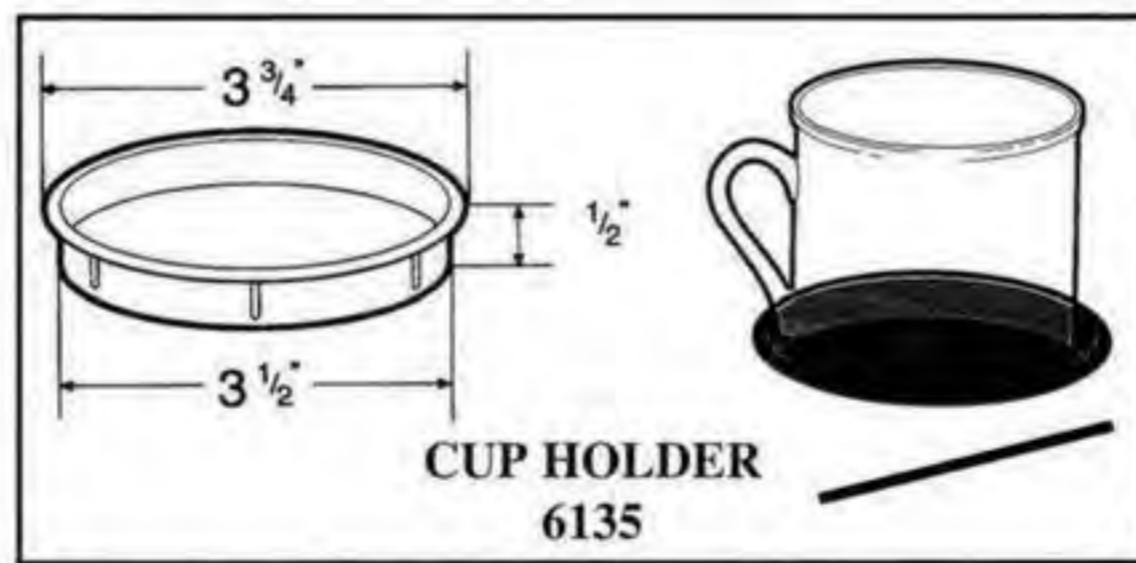

Item#	Bore Hole	Depth	Overall Diameter	Color
6135-014	3-1/2" - 89mm	1/2" - 13mm	3-3/4" - 95mm	Black