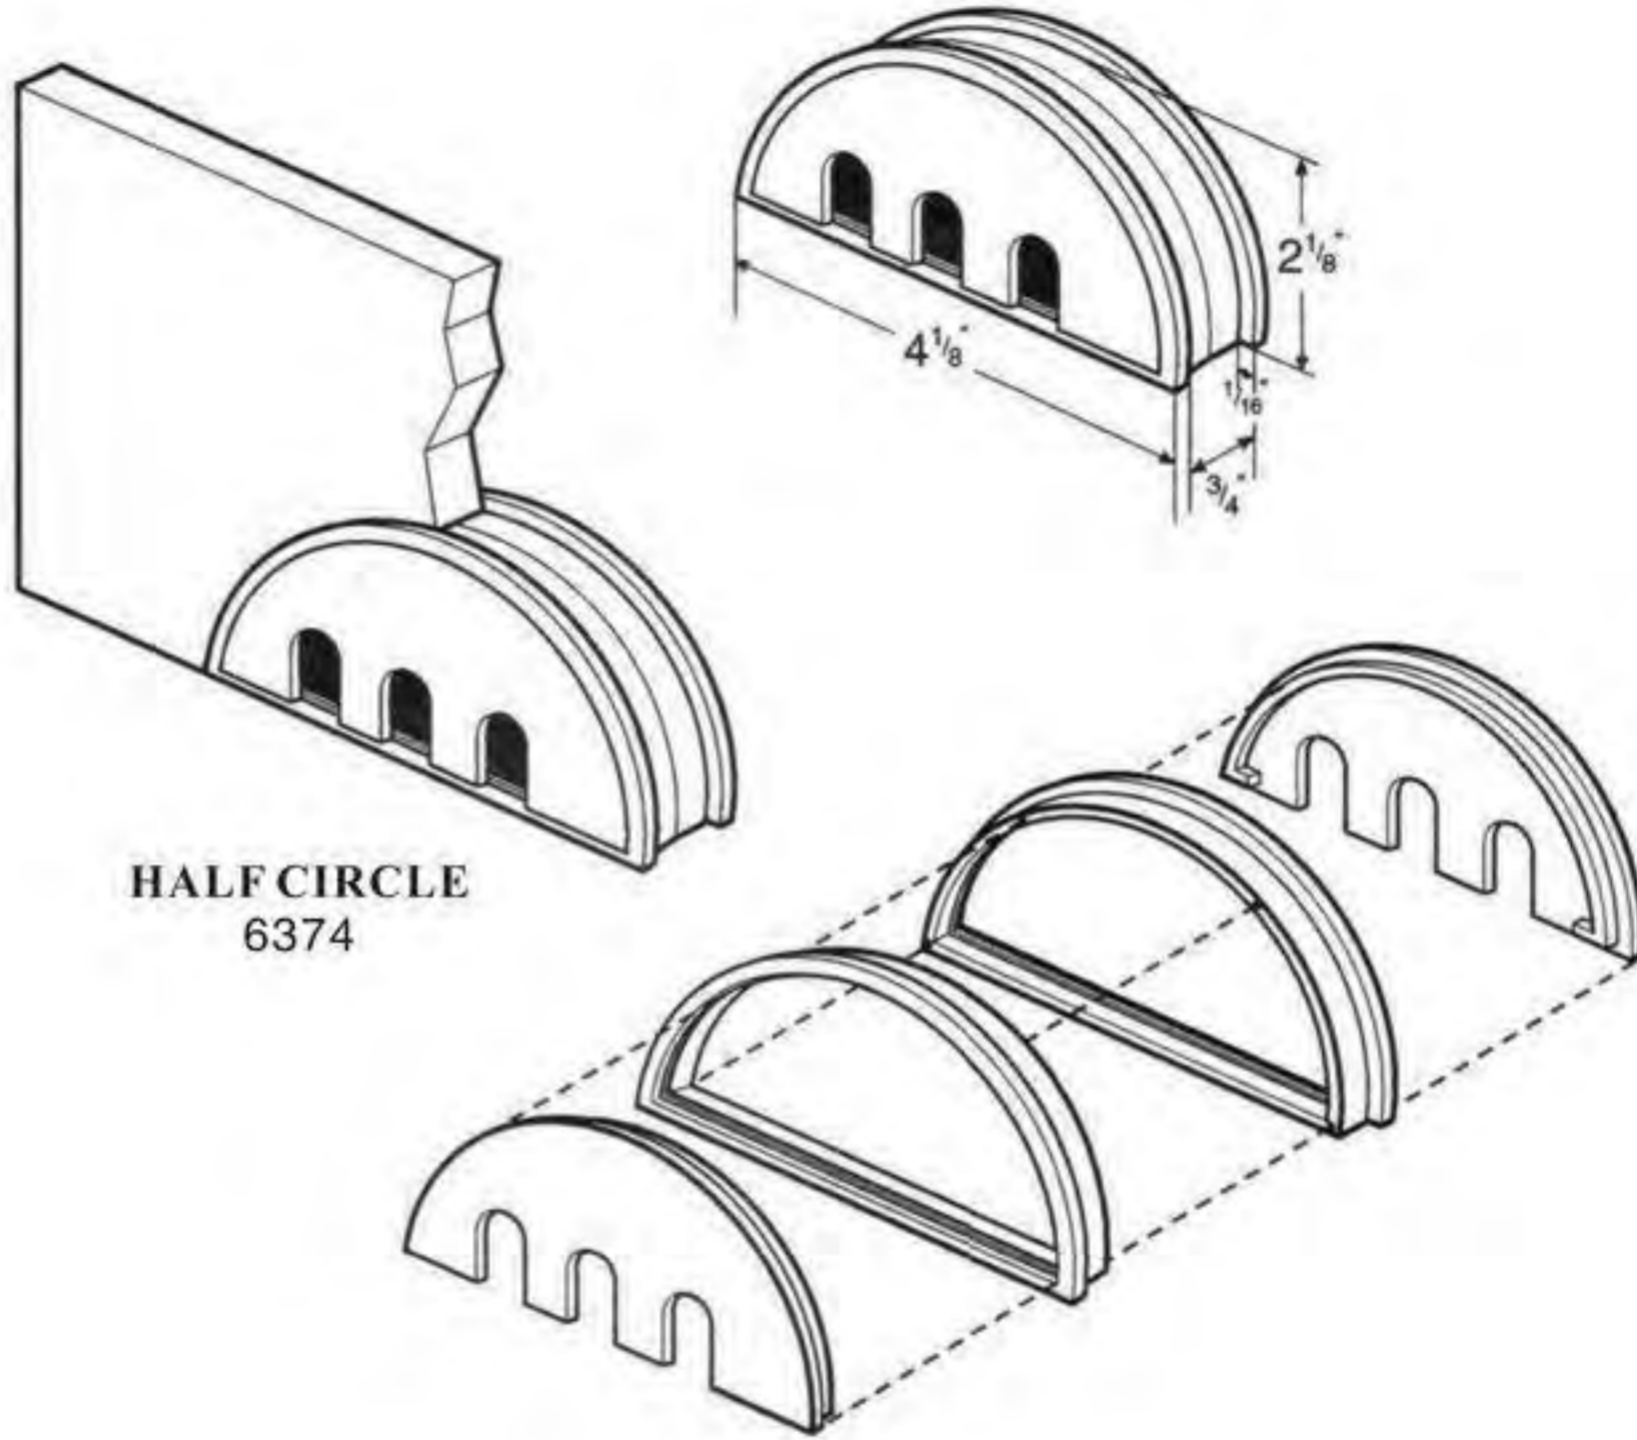

PRECISION DESK GROMMET SERIES

Wire Grommets

- MADE IN U.S.A.
- FINE PEBBLE TEXTURE FINISH

LIGHTS

GROMMETS

SLIDES &
REAR SOCKETS

HINGES

LEG
LEVELERS

HANDLES
& KNOBS

SHELF
SUPPORTS

DOWELS
& OTHERS

CLOSETS

LAZY SUSANS

HALF CIRCLE
6374