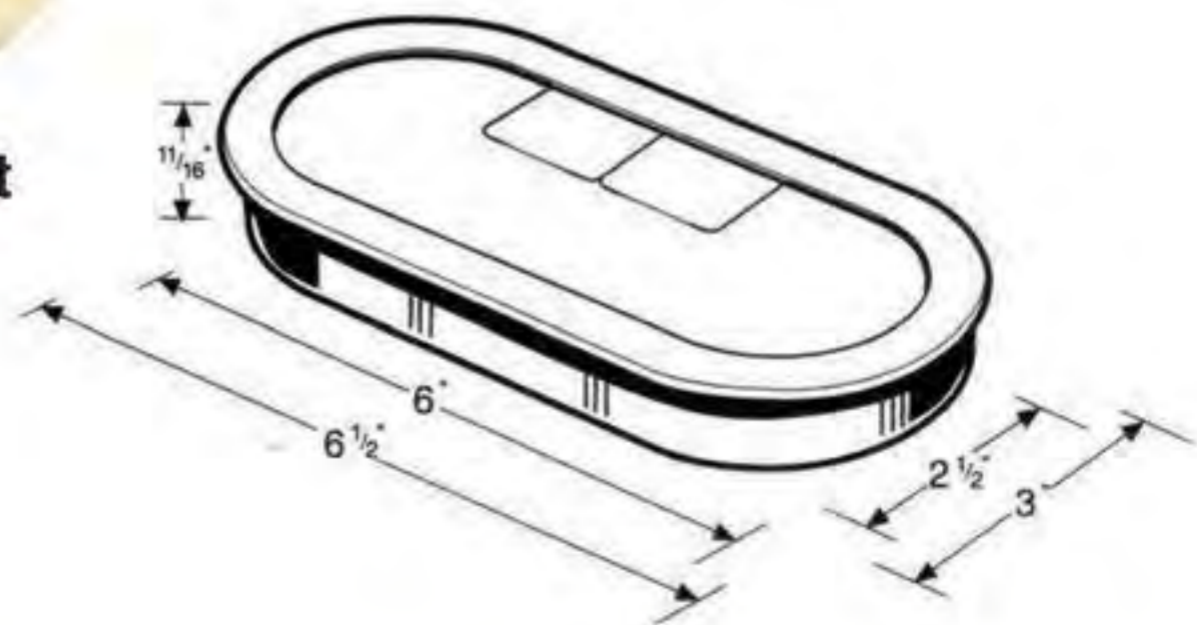

PRECISION DESK GROMMET SERIES

2-PC Wire Grommet

- MADE IN U.S.A.
- FINE PEBBLE TEXTURE FINISH
- OVERLAPPING TRIM EDGE

Item#	Bore Hole		Depth	Overall Diameter	Color
6399-010	Length	6"	11-1/6"	6-1/2"	White
	Width	2-1/2"			
6399-014	Length	6"	11-1/6"	6-1/2"	Black
	Width	2-1/2"			
6399-021	Length	6"	11-1/6"	6-1/2"	Gray
	Width	2-1/2"			
6399-029	Length	6"	11-1/6"	6-1/2"	Almond
	Width	2-1/2"			
6399-058	Length	6"	11-1/6"	6-1/2"	Brown
	Width	2-1/2"			

All Colors are approximations, Actual results may vary.

**HARDWARE
CONCEPTS**