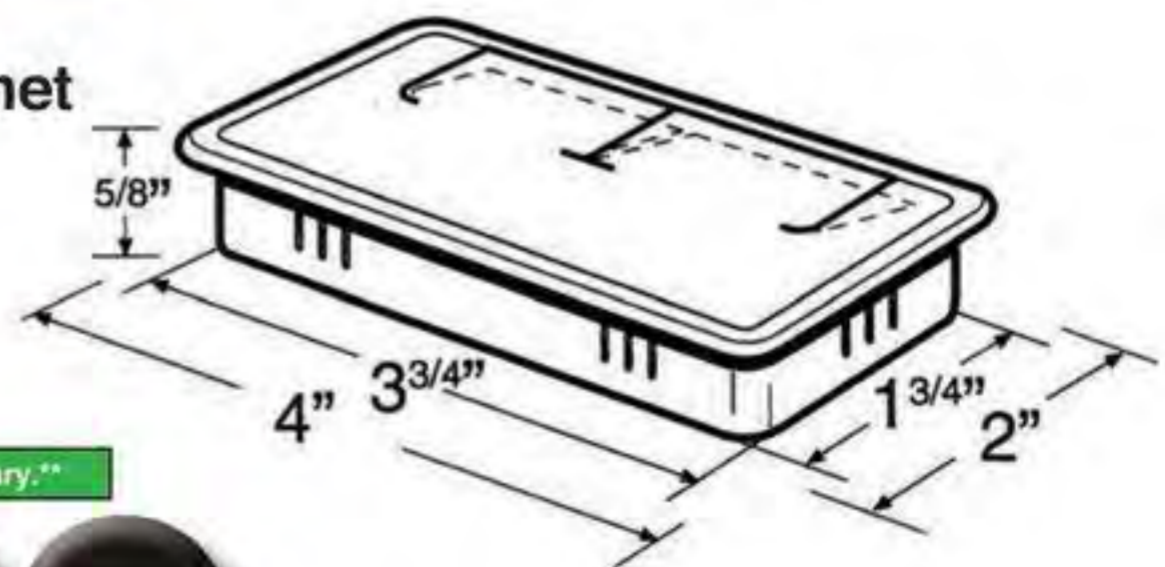

All Colors are approximations. Actual results may vary.