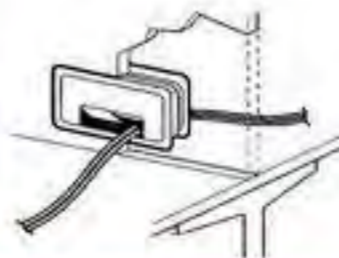

PRECISION DESK GROMMET SERIES

Telescoping Wire Grommets

- MADE IN U.S.A.
- LIVING HINGE TABBED OPENINGS
- FINE PEBBLE TEXTURE FINISH
- OVERLAPPING TRIM EDGE

Item#	Bore Hole		Depth	Overall Diameter	Color	
6377-010	Length	3" - 76mm	5/8" - 16mm	2-1/8" - 54mm	White	
	Width	1-5/8" - 41mm				3-7/16" - 87mm
6377-014	Length	3" - 76mm	5/8" - 16mm	2-1/8" - 54mm	Black	
	Width	1-5/8" - 41mm				3-7/16" - 87mm
6377-021	Length	3" - 76mm	5/8" - 16mm	2-1/8" - 54mm	Gray	
	Width	1-5/8" - 41mm				3-7/16" - 87mm
6377-029	Length	3" - 76mm	5/8" - 16mm	2-1/8" - 54mm	Almond	
	Width	1-5/8" - 41mm				3-7/16" - 87mm
Item#	Bore Hole		Depth	Overall Diameter	Color	
6373-010	Length	3-1/4" - 83mm	5/8" - 16mm	2-1/8" - 54mm	White	
	Width	1-7/8" - 48mm				3-7/16" - 87mm
6373-014	Length	3-1/4" - 83mm	5/8" - 16mm	2-1/8" - 54mm	Black	
	Width	1-7/8" - 48mm				3-7/16" - 87mm
6373-021	Length	3-1/4" - 83mm	5/8" - 16mm	2-1/8" - 54mm	Gray	
	Width	1-7/8" - 48mm				3-7/16" - 87mm
6373-029	Length	3-1/4" - 83mm	5/8" - 16mm	2-1/8" - 54mm	Almond	
	Width	1-7/8" - 48mm				3-7/16" - 87mm
Item#	Bore Hole		Depth	Overall Diameter	Color	
6372-010	Length	3" - 76mm	5/8" - 16mm	2-1/8" - 54mm	White	
	Width	1-5/8" - 41mm				3-7/16" - 87mm
6372-014	Length	3" - 76mm	5/8" - 16mm	2-1/8" - 54mm	Black	
	Width	1-5/8" - 41mm				3-7/16" - 87mm
6372-021	Length	3" - 76mm	5/8" - 16mm	2-1/8" - 54mm	Gray	
	Width	1-5/8" - 41mm				3-7/16" - 87mm
6372-029	Length	3" - 76mm	5/8" - 16mm	2-1/8" - 54mm	Almond	
	Width	1-5/8" - 41mm				3-7/16" - 87mm

All Colors are approximations. Actual results may vary.

LIGHTS

GROMMETS

SLIDES &
REAR SOCKETS

HINGES

LEG
LEVELERS

HANDLES
& KNOBS

SHELF
SUPPORTS

DOWELS
& OTHERS

CLOSETS

LAZY SUSANS